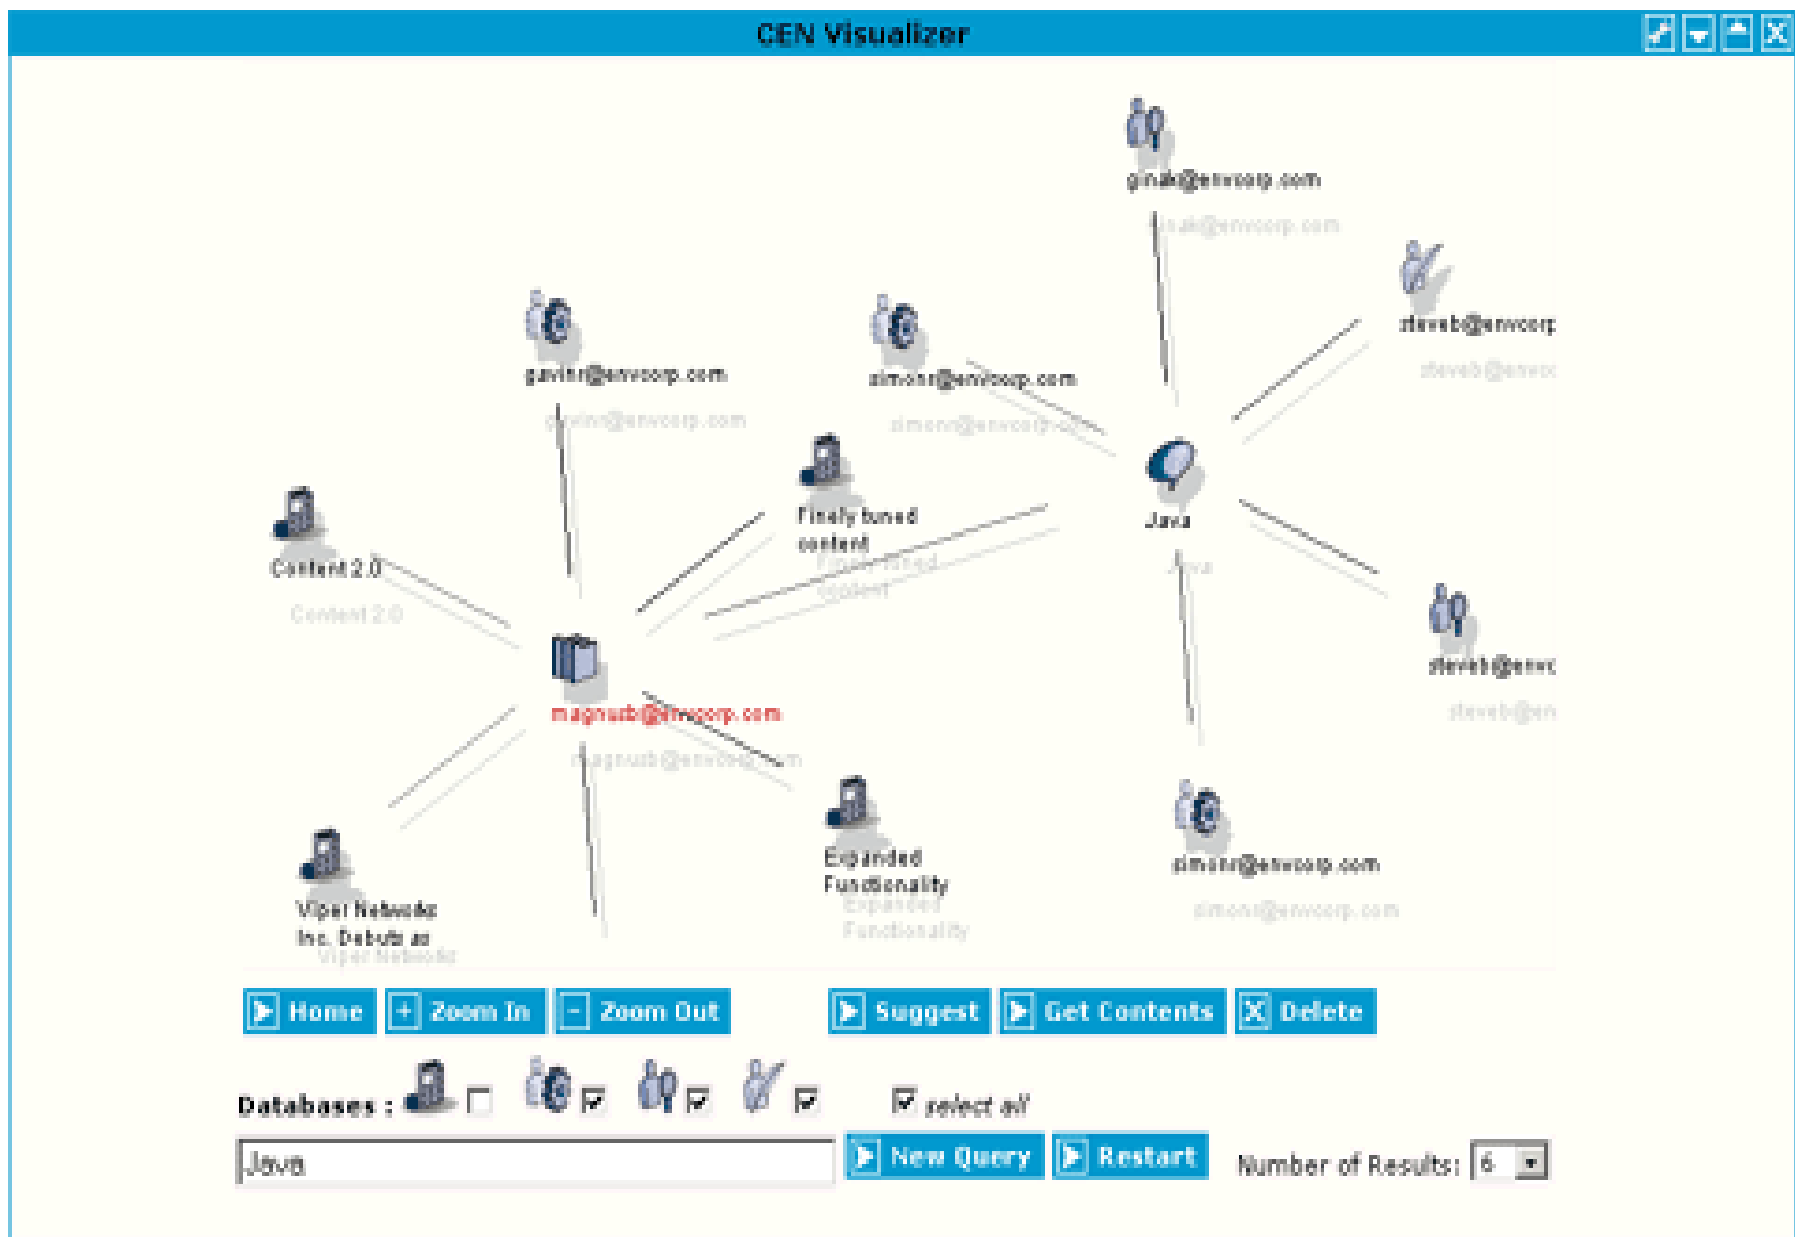

Mark Lombardi
 george w. bush, harken energy, and
 jackson stevens c.1979-90, 5th
 version, 1999: full and detail

ClearForest

“ClearResearch presents a single-screen view of complex inter-relationships, enabling users to view news and research content in context.”

Alta Plana

©Alta Plana Corporation, 2004

Homeland Security Analytics

“Autonomy's Collaboration and Expertise Networks – CEN ... enables organizations of any size and complexity to automatically discover, visualize and effectively manage a cohesive community, driving individuals and teams of people effectively at every stage of the value chain towards their goals.”