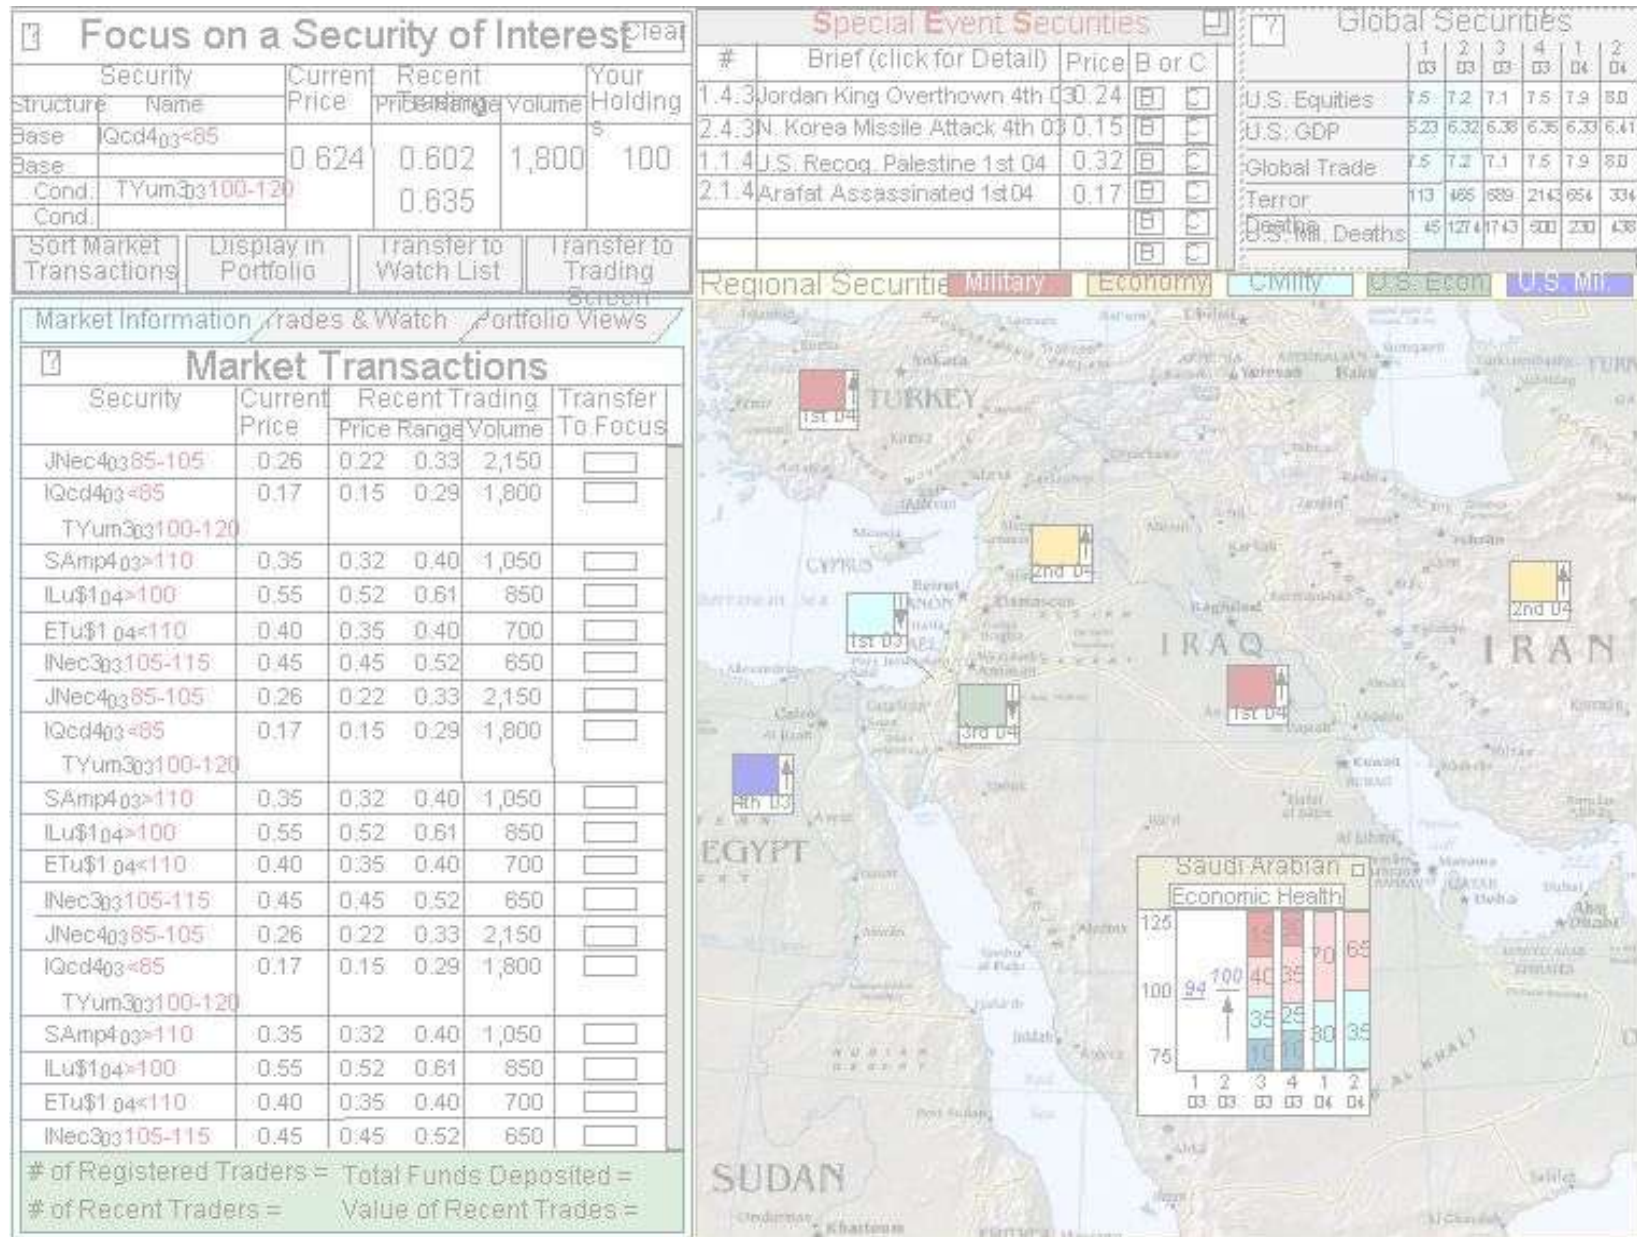

DARPA's Policy Analysis Marketplace

Alta Plana

©Alta Plana Corporation, 2004

Homeland Security Analytics