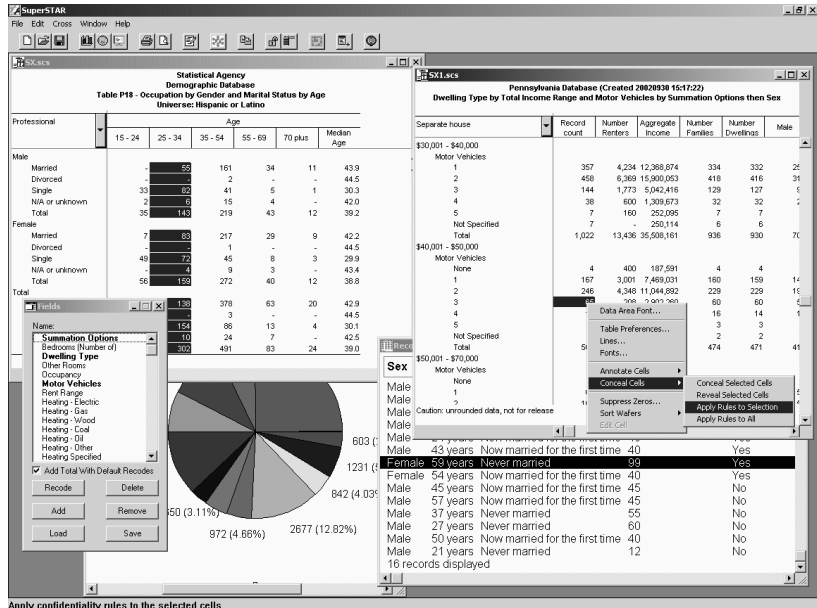

The world's premier solution for ad-hoc analysis, tabulation & Web dissemination of demographic statistics:

# SuperSTAR II™

The US Census Bureau chose SuperSTAR II for its ease-of-use and superior performance to create Census 2000 summary data products. \* Statistical agencies worldwide have made the same choice.

Alta Plana designed the Census Bureau's SuperSTAR-centered query & production system on contract to IBM Global Services. We're eager to apply our expertise - in decision support, data analysis, SuperSTAR II™ & SAS® software - to enhance and accelerate your organization's analysis, production, publication, and Web dissemination of demographic statistics.